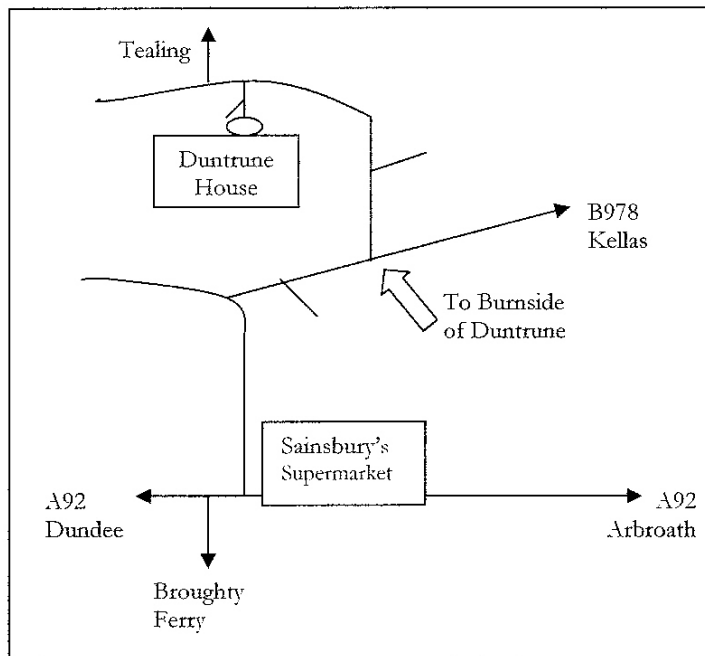

Find Duntrune House

Duntrune House is situated on the East coast of Scotland, five miles north east of Dundee

Barrie & Olwyn Jack, Main Wing, Duntrune House
Duntrune, Dundee. DD4 0PJ
Tel/Fax: +44 (0)1382 350239 email info@duntrunehouse.co.uk
www.duntrunehouse.co.uk

Satelite navigation co-ordinates are +56.5038,-2.9020

Local Directions to Duntrune are:

If you are coming from PERTH, ARBROATH or FIFE:

On the A92 (Arbroath) road, 5km (3 miles) east of Dundee Centre, turn at the traffic lights at Sainsbury's supermarket/KFC on to B978 (Kellas).

When you see the 30MPH signs at the end of the dual carriageway (divided highway) turn right to continue on the Kellas Road.

After 1km (¾mile) turn left at road signed Burnside of Duntrune. The house is 1km (¾mile) on the left.

If you are coming from ABERDEEN on the trunk road A90:

On A90, five miles before Dundee, immediately after the Tealing turnoff, take the road to the left signed Murroes and follow this for 5km (3 miles). At the T-junction turn left and our house is immediately on the right.